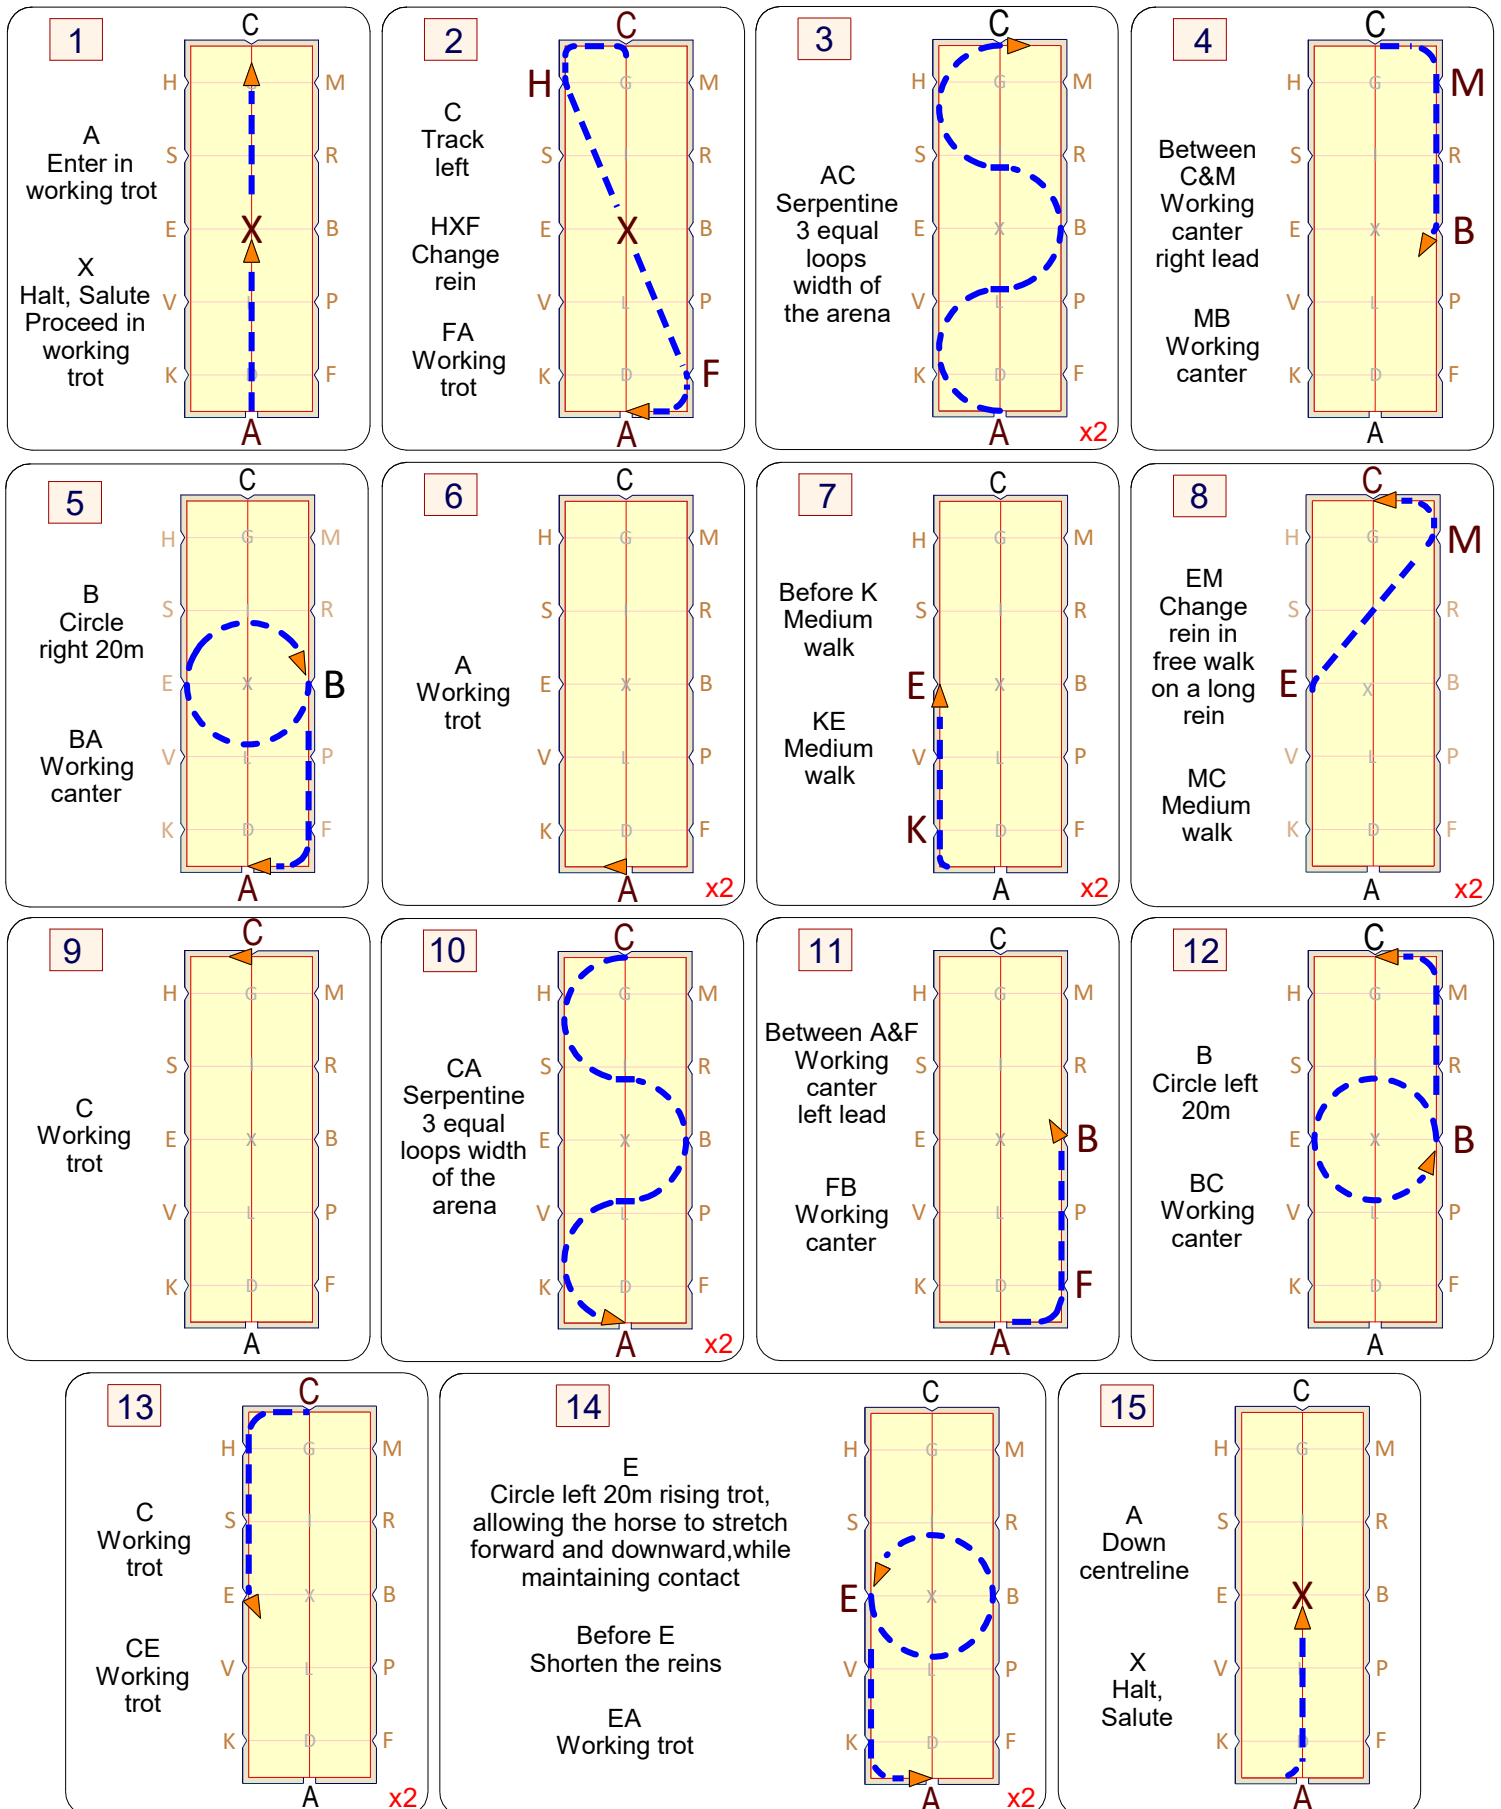

Diagrams © courtesy Nick Stanford of The Dressage Directory.
Diagrams are an indication only and should always be used in conjunction with the Official EA Test Sheets which take precedence.

Leave arena in walk on a long rein at A