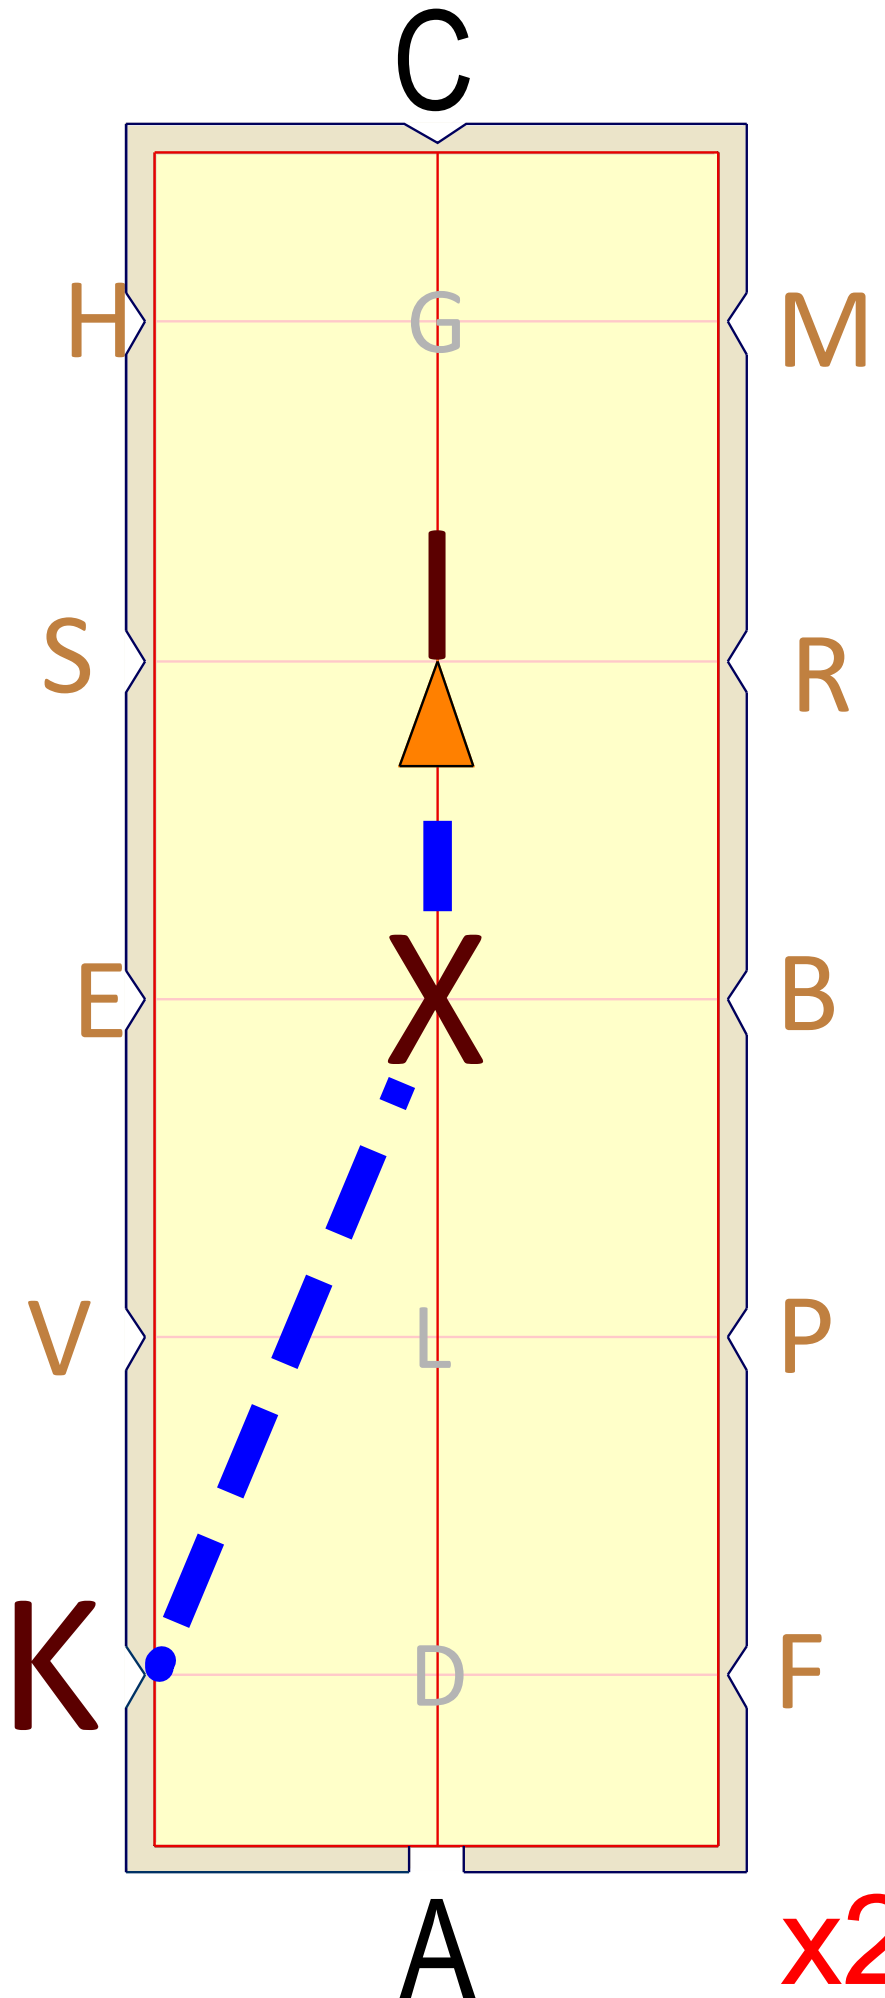

Half circle  
left 10m

SF

Change rein,  
flying change  
of lead  
near  
centreline

FK

Collected  
canter

19

KX  
Half pass  
right

XI  
Collected  
canter