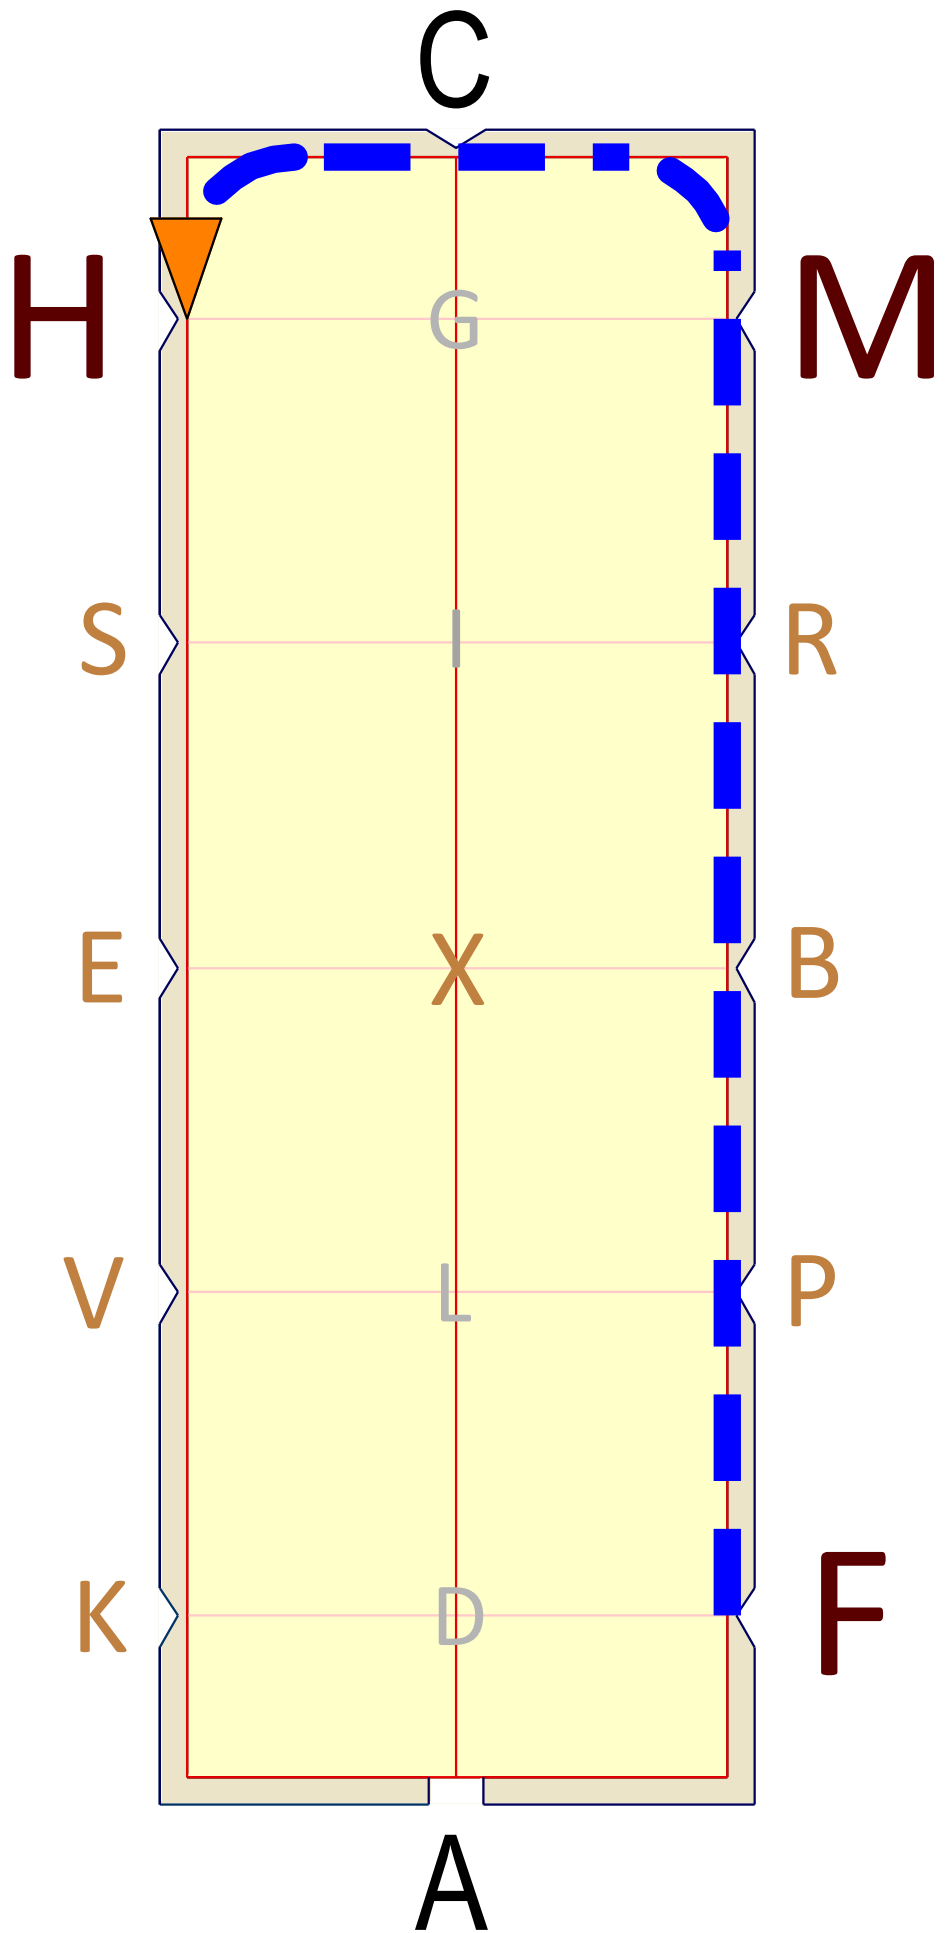

21

FM
Extended
canter

MH
Collected
canter