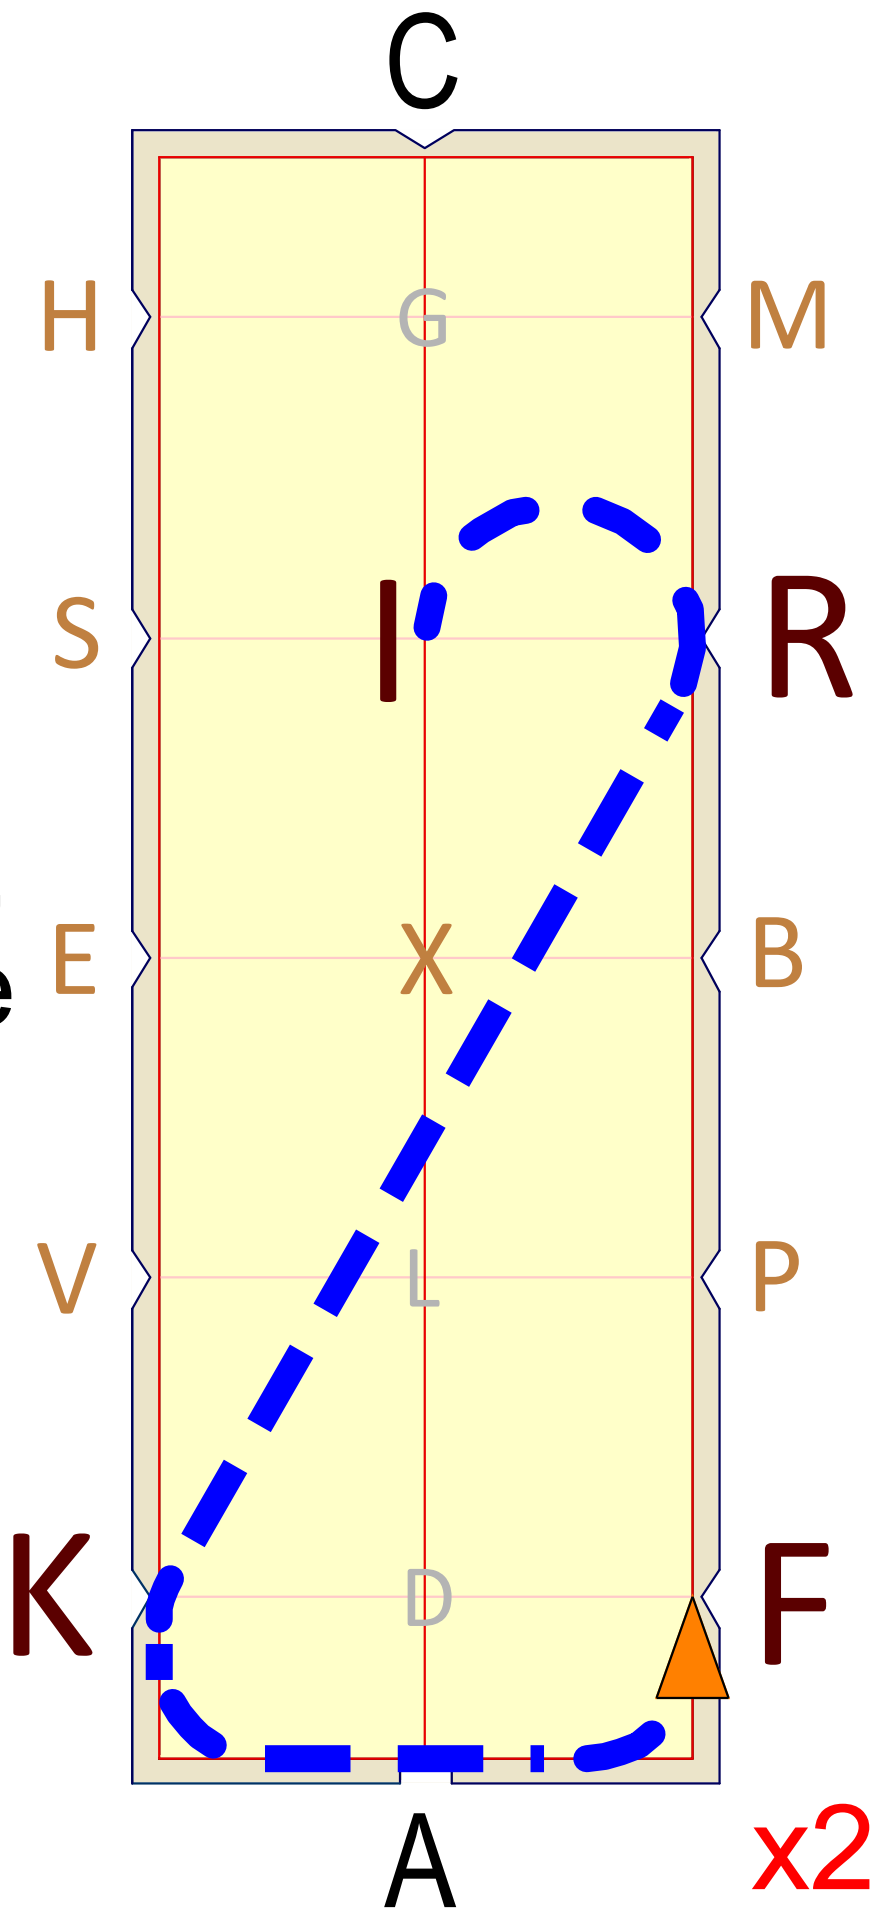

20

IR

Half circle  
right 10m

RK

Change rein,  
flying change  
of lead

near  
centreline

KF

Collected  
canter