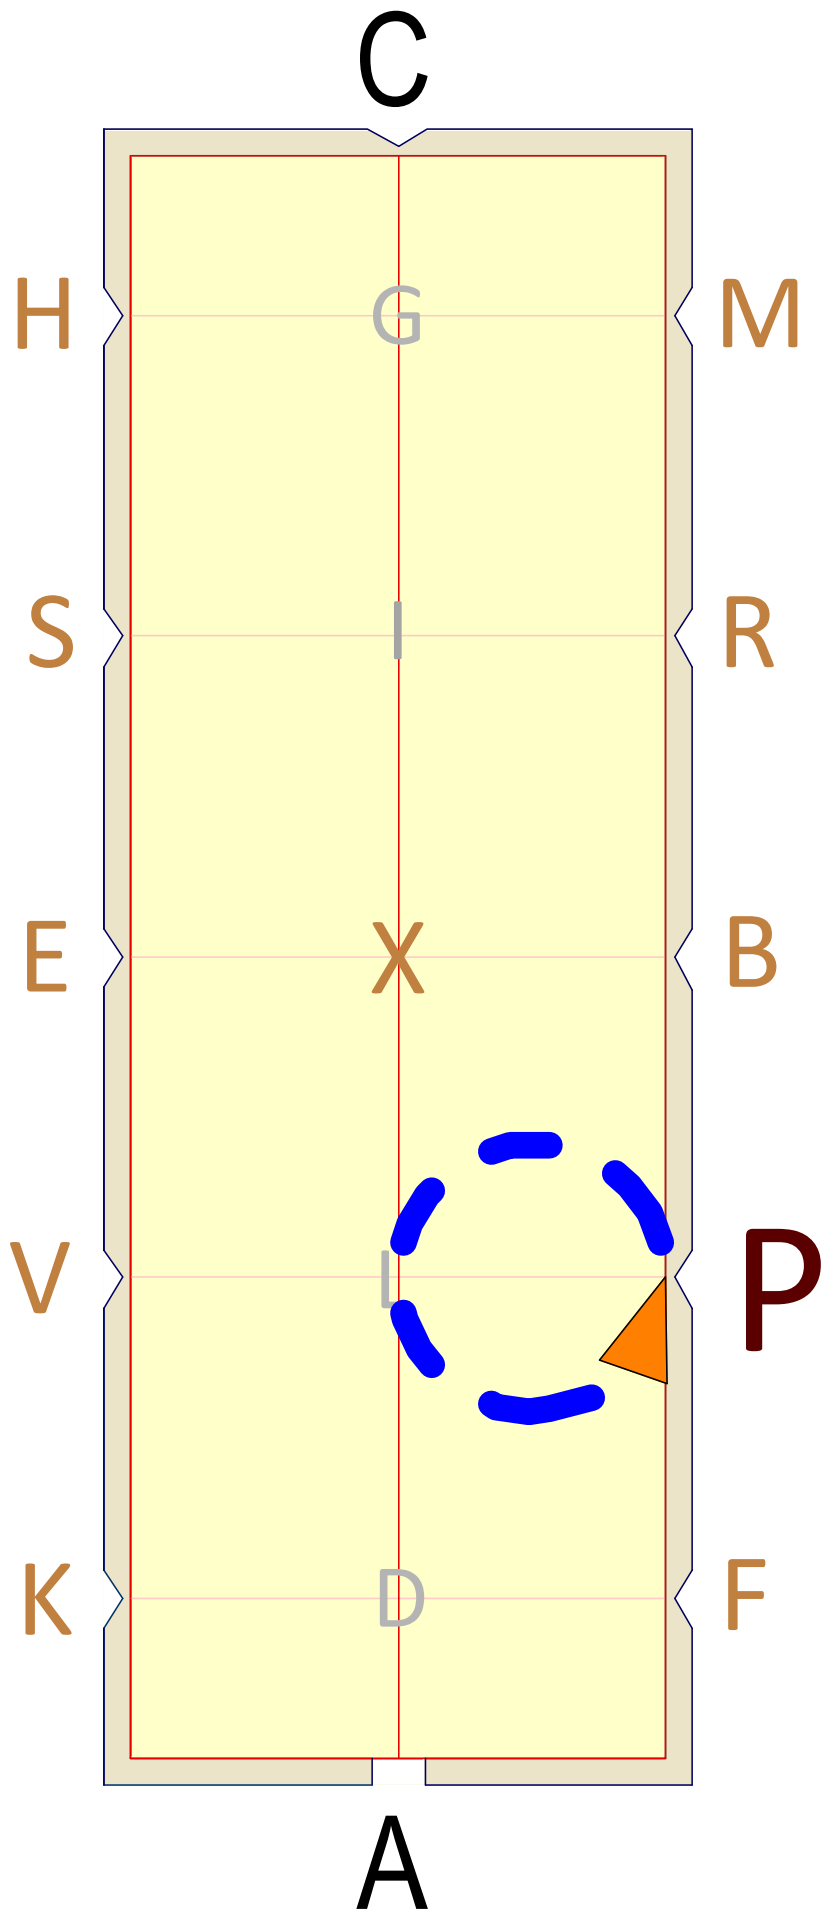

KP
Collected
canter

17

(Transitions at H & K)

18

P
Circle
left 10m

19

PS
Change
rein, flying
change
between
centreline
and S

SC
Collected
canter

20

CM
Collected
trot

21

MXK
Extended
trot

KA
Collected
trot

22

(Transitions at M & K)

23