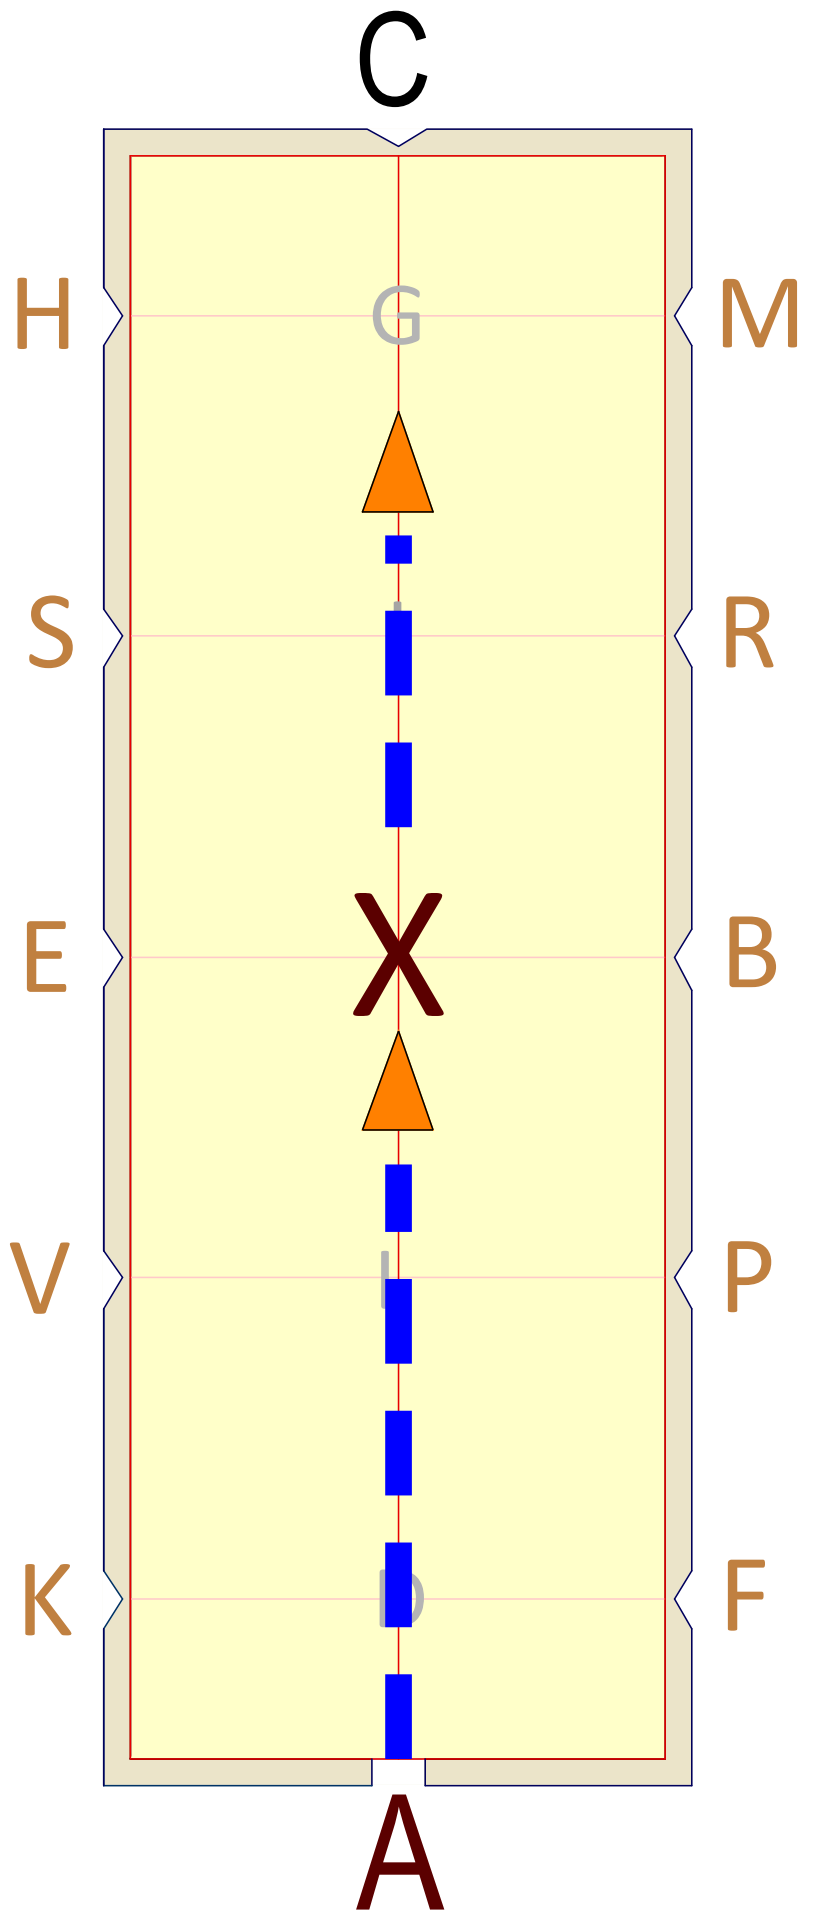

Medium 4A

Equestrian Australia Dressage Test © 2019

Diagrams © 2019 courtesy of
Nick Stanford of the

The Dressage Directory

Email : info@dressage.net.au

Diagrams are an indication only
and should always be used in conjunction
with the official Equestrian Australia test
sheets which take precedence

1

A
Enter in
collected
trot

X
Halt, Salute
Proceed in
collected
trot

2

C
Track
left

SV
Shoulder-in
left

3

VL
Half circle
left 10m