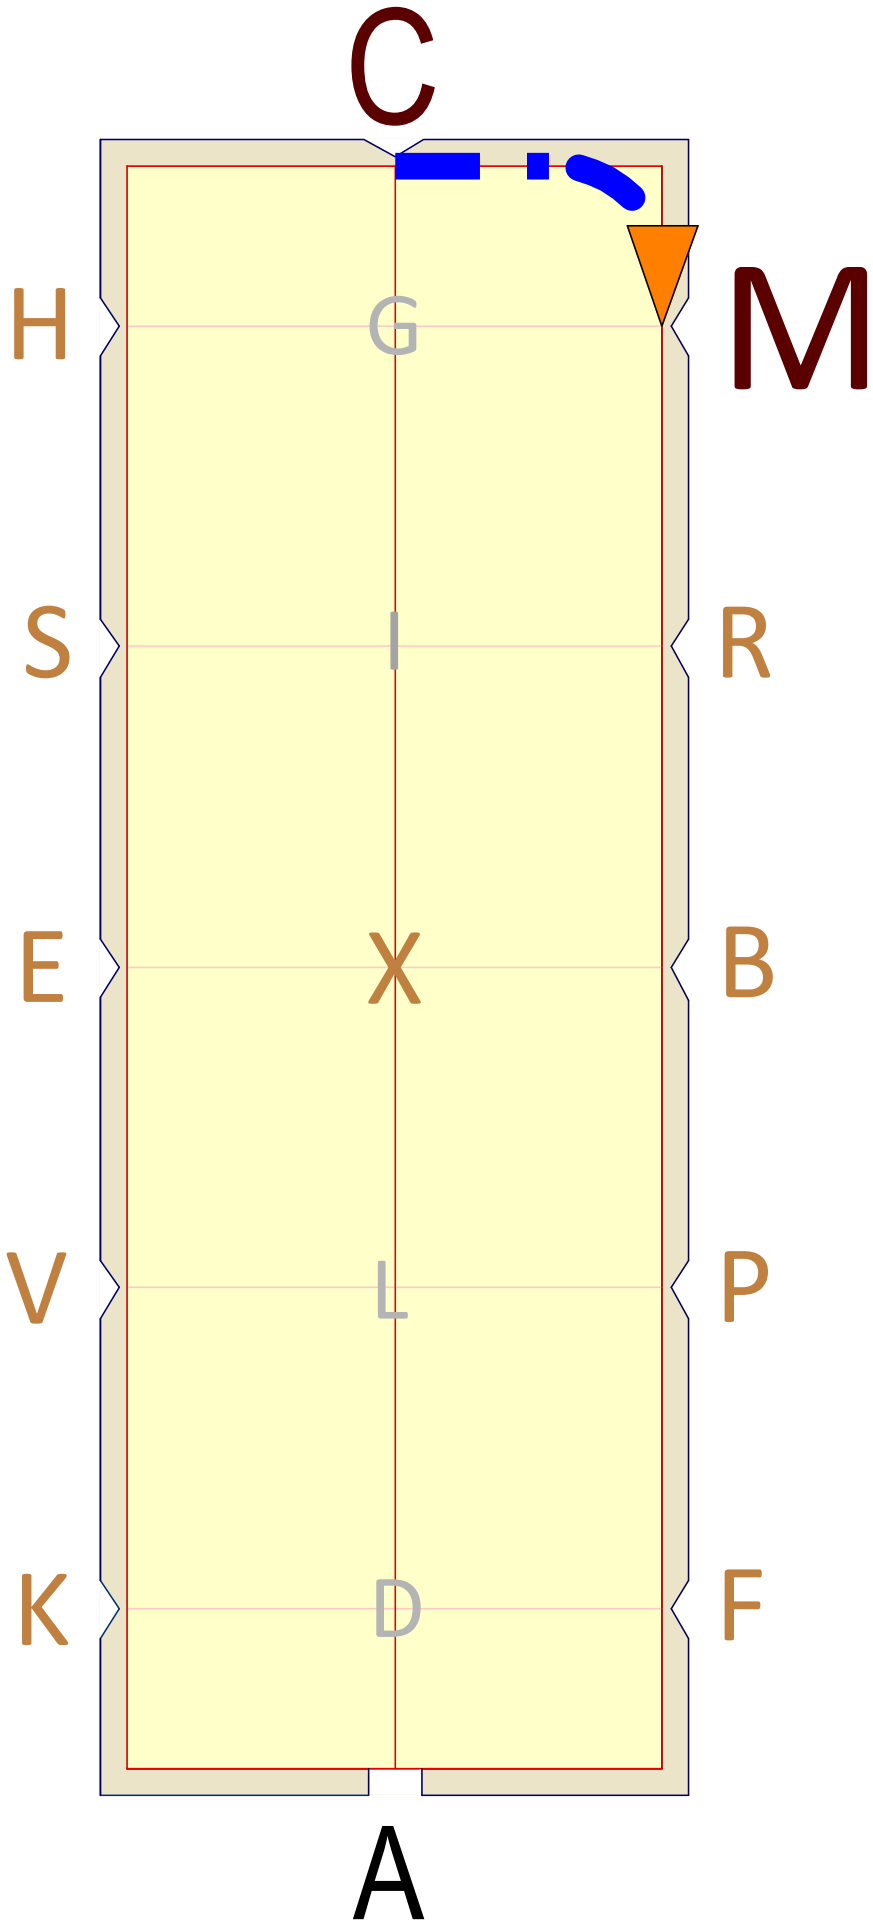

KP
Collected
canter

17

(Transitions at H & K)

18

P
Circle
left 10m

19

PS
Change
rein, flying
change
between
centreline
and S

SC
Collected
canter

20

CM
Collected
trot

21

MXK
Extended
trot

KA
Collected
trot

22

(Transitions at M & K)

23