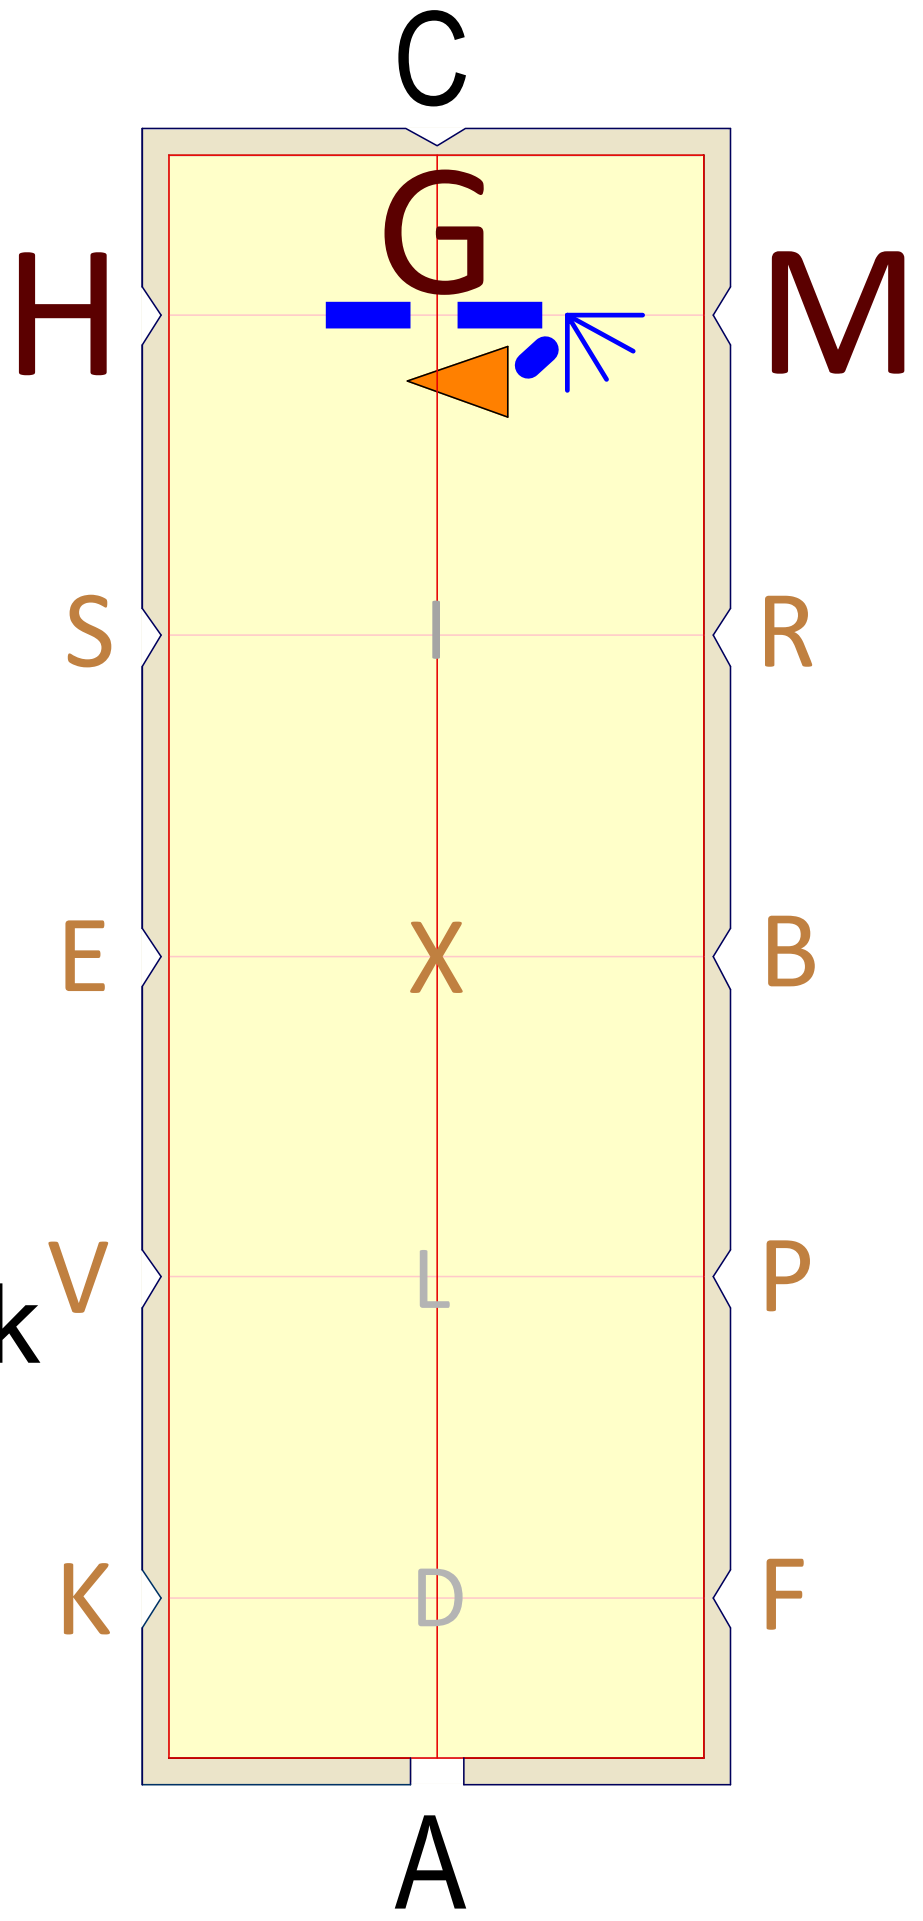

KR
Change rein,
extended
walk

RM
Medium
walk

9

M
Turn left
Between
G&H
Shorten
stride, half
pirouette
left
Proceed
in medium
walk

10

Between
G&M
Shorten
stride, half
pirouette
right

Proceed in
medium walk

H
Track
right