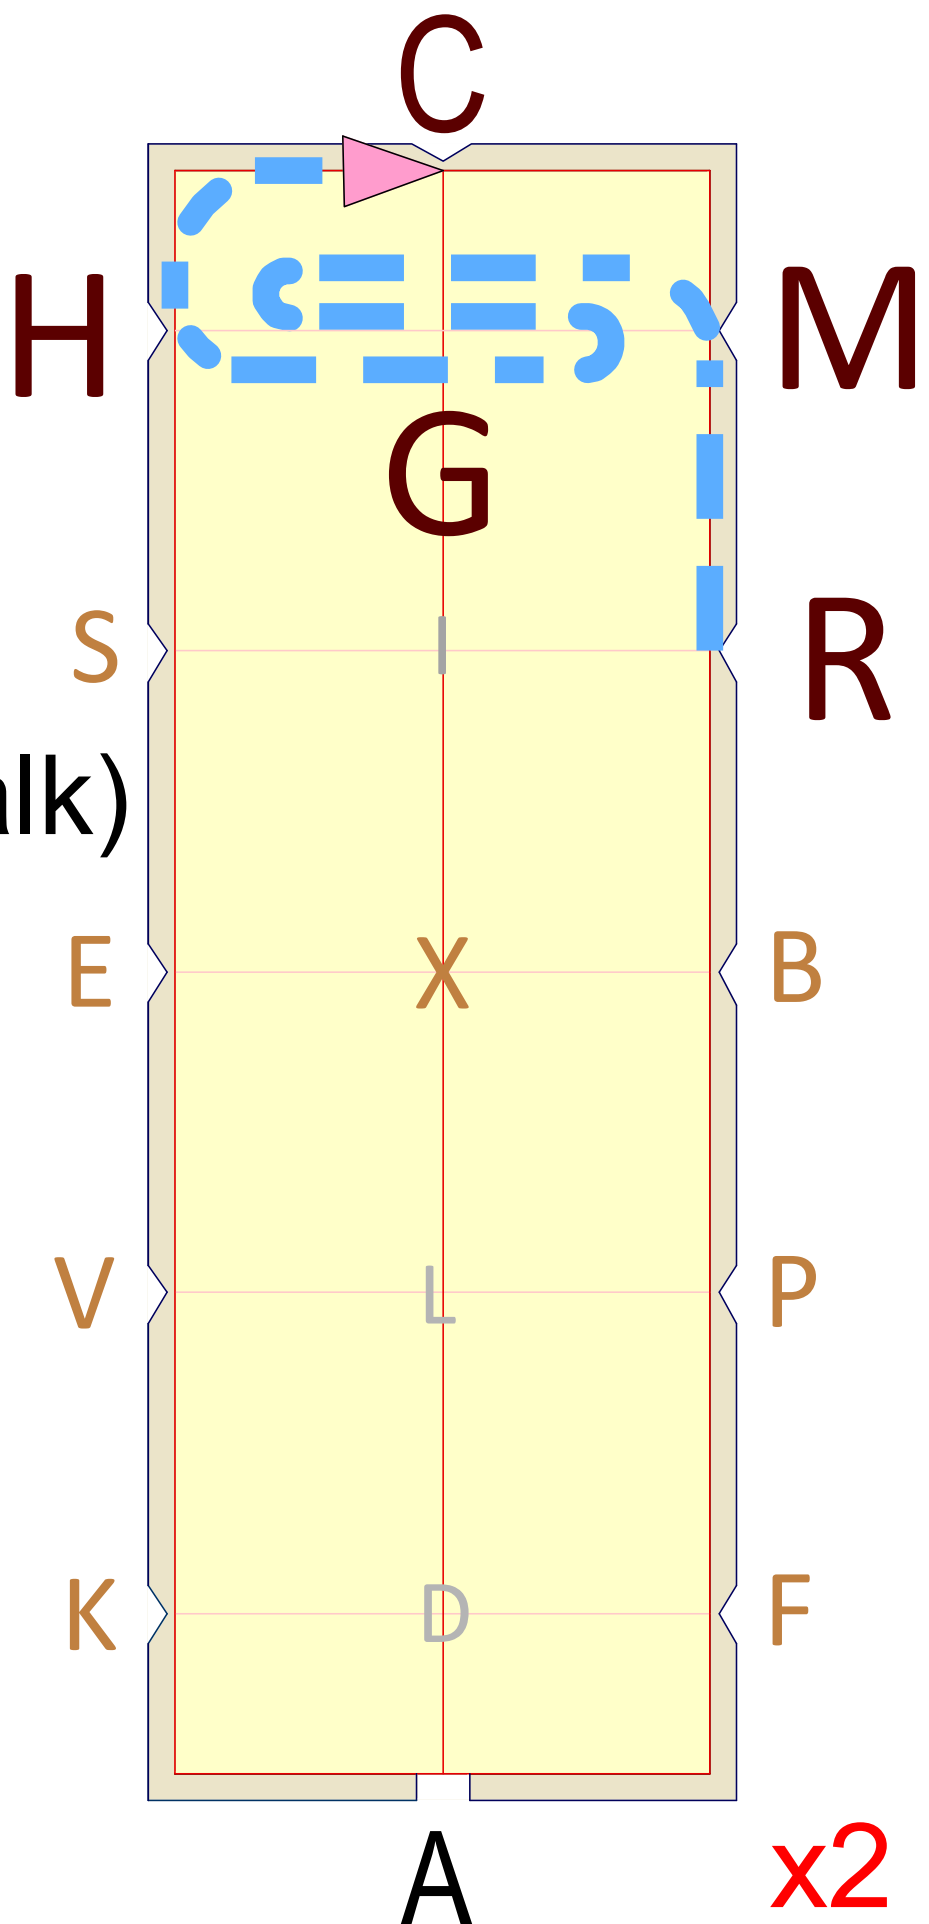

11

(Medium walk)

RMG
(H)G(M)
GHC